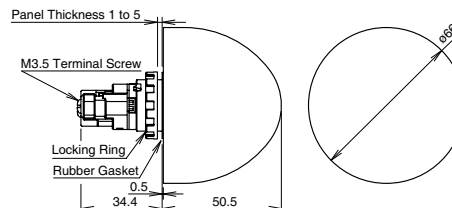

• Jumbo Dome Pilot Lights

Benelux B: (+32) 27 25 05 00 - sales@apem.be
NL: (+31) (70) 799 91 51 - sales@apem.be
France (+33) 5 63 93 14 98 - commercial@apem.fr
Germany Munich: (+49) 89 45 99 11 0 - info@apem.de
Hamburg: (+49) 40 253054 0 - info@apem.de
Italy (+39) 01 72 74 3170 - apem.italia@apem.it
Sweden (+46) 8 626 38 00 - info@apem.se
United Kingdom (+44) 1 844 202400 - sales@apem.co.uk

IDEC-HWJB-1809