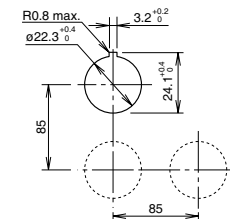

Mounting Hole Layout