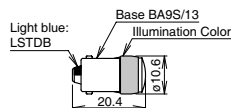

- Specify a lens color code in place of * : A: amber, G: green, R: red, S: blue, Y: yellow
- Diffusing lens is used for LED type only.

• LED Lamps (used for HW Jumbo Dome pilot lights only)

Rated Operating Voltage	Type No.	Illumination Color
24V AC/DC	LSTDB-2 *	Specify a color code in place of *. A: amber, G: green, R: red, S: blue, Y: yellow

- Use amber (A) LED lamps for white (W) lenses.

Types

Shape	Lamp Type	Operating Voltage	Type No.	Lens Color
	LED	24V AC /DC	HW1P-5Q4 *	A:amber G:green R:red S:blue W:white Y:yellow

Dimensions

• LED Lamp LSTDB